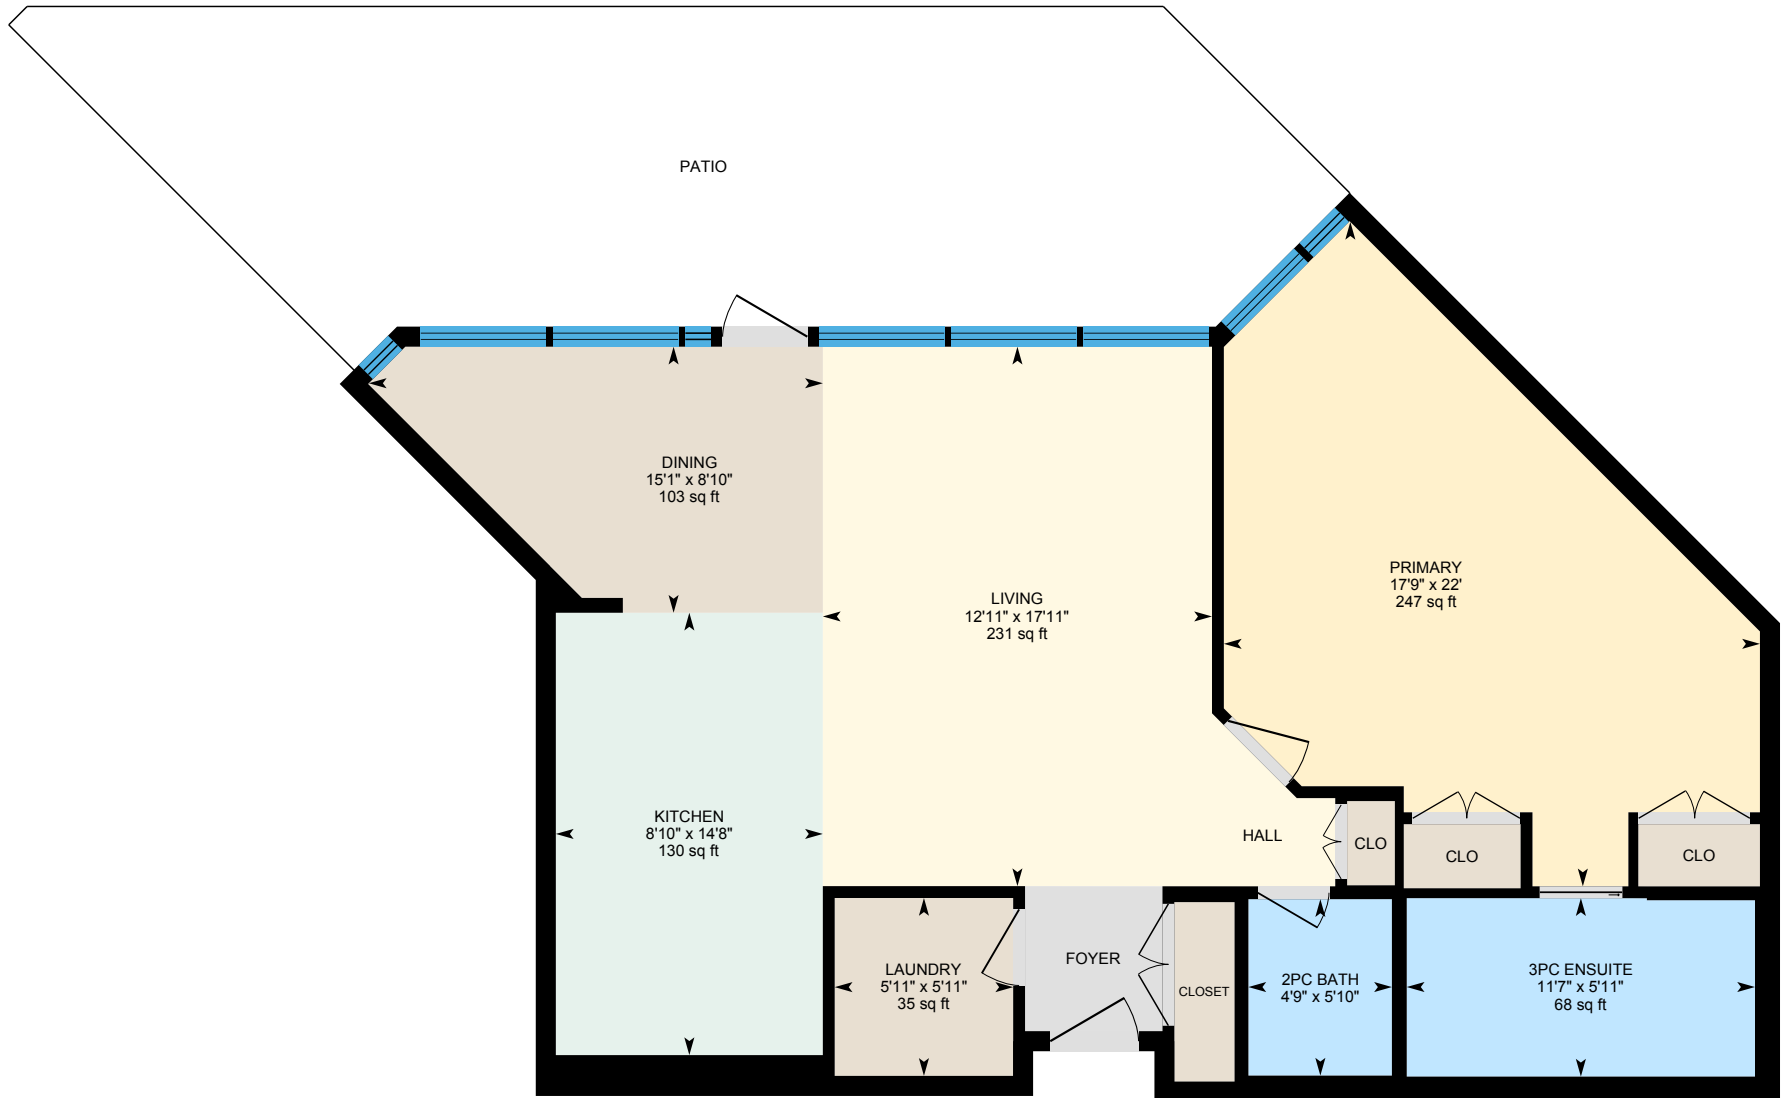

102-401 Queens Quay W, Toronto, ON

Main Floor Total Exterior Area 1044.32 sq ft
Total Interior Area 950.95 sq ft

PREPARED: Jul 2021