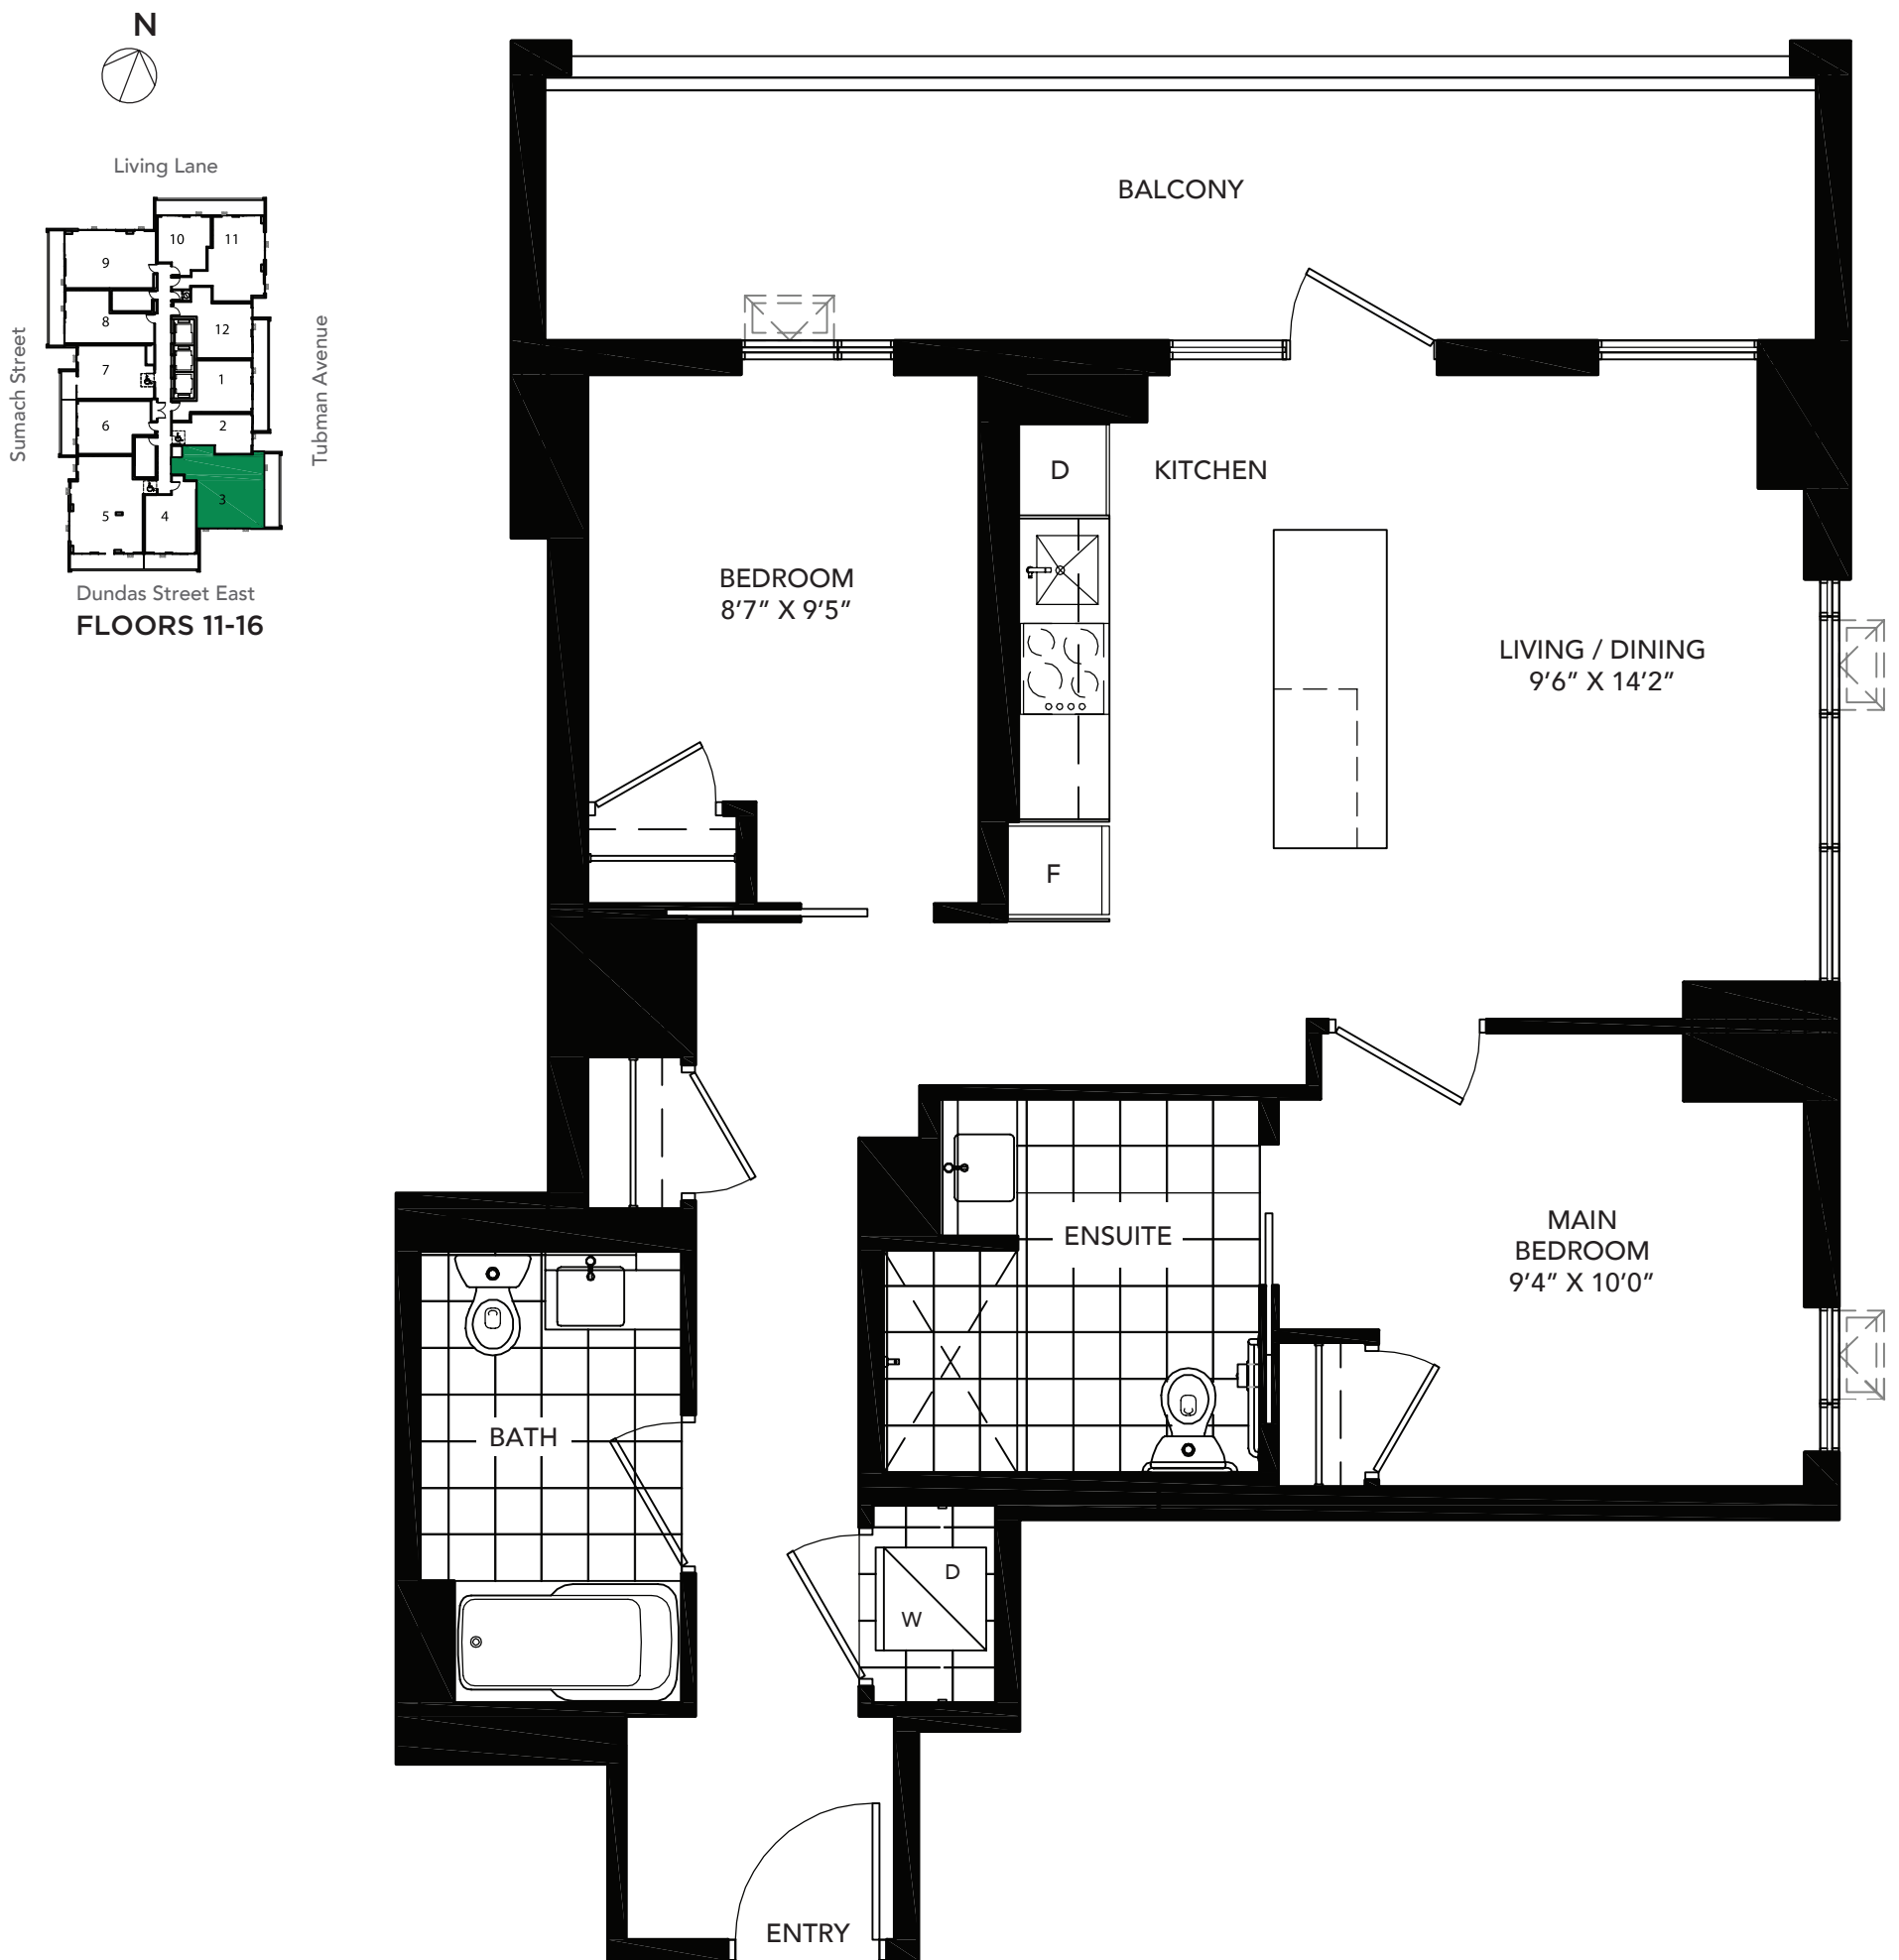

DUEAST

DUNDAS EAST CONDOMINIUMS

TWO BEDROOM 2M (ADP) | suite area: 855 sq.ft. | outdoor area: 153 sq.ft. | total area: 1008 sq.ft.

THE Bimini

Daniels
love where you live™

ACCESSIBILITY
DESIGNED 

All areas and stated room dimensions are approximate. Floor area measured in accordance with Tarion bulletin #22. Actual living areas will vary from stated floor areas. The purchaser acknowledges that the actual unit purchased may be a reversed layout to the plan shown. Illustration is artist's concept. E. & O. E. Outdoor area will vary depending on suite location within the building. Please speak with a Sales Representative for details.